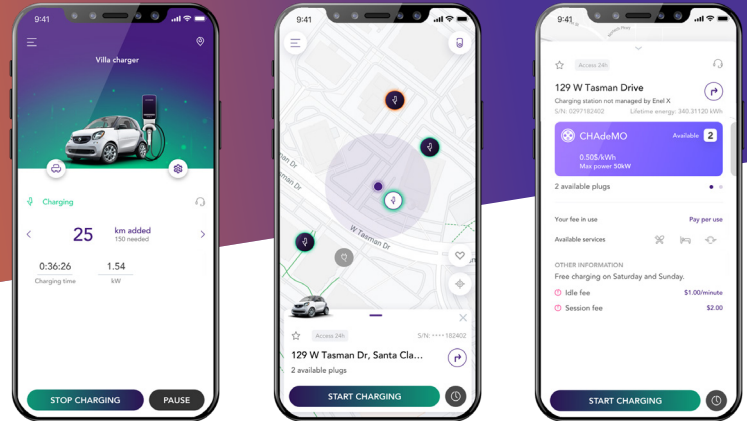

JUICEPASS™

Charge at home and on the go — all in one app

Charge boldly Driving an EV has never been so easy.

JuicePass offers best in class home charging, coupled with thousands of public charging options, all in one app!

At home, smart charging features make charging your EV easier, greener, and cheaper. Once you sign in to JuicePass, you can either configure your account and add your vehicle details, or start charging right away.

On the go, JuicePass provides access to a large and rapidly expanding network of charging stations. JuicePass users can access both Enel X charging stations, and partner networks. Available stations of all levels, including DC Fast Charging, can be found ahead of your departure. Planning your trips has never been easier! No matter where you are, JuicePass will provide a comprehensive summary of your most recent charging sessions.

Everything in One App

Access the charging station map, view charging stations details and cost to optimize your trips.

Find Public Charging Stations

JuicePass enables easy access to thousands of public charging stations across North America. More are being added every day!